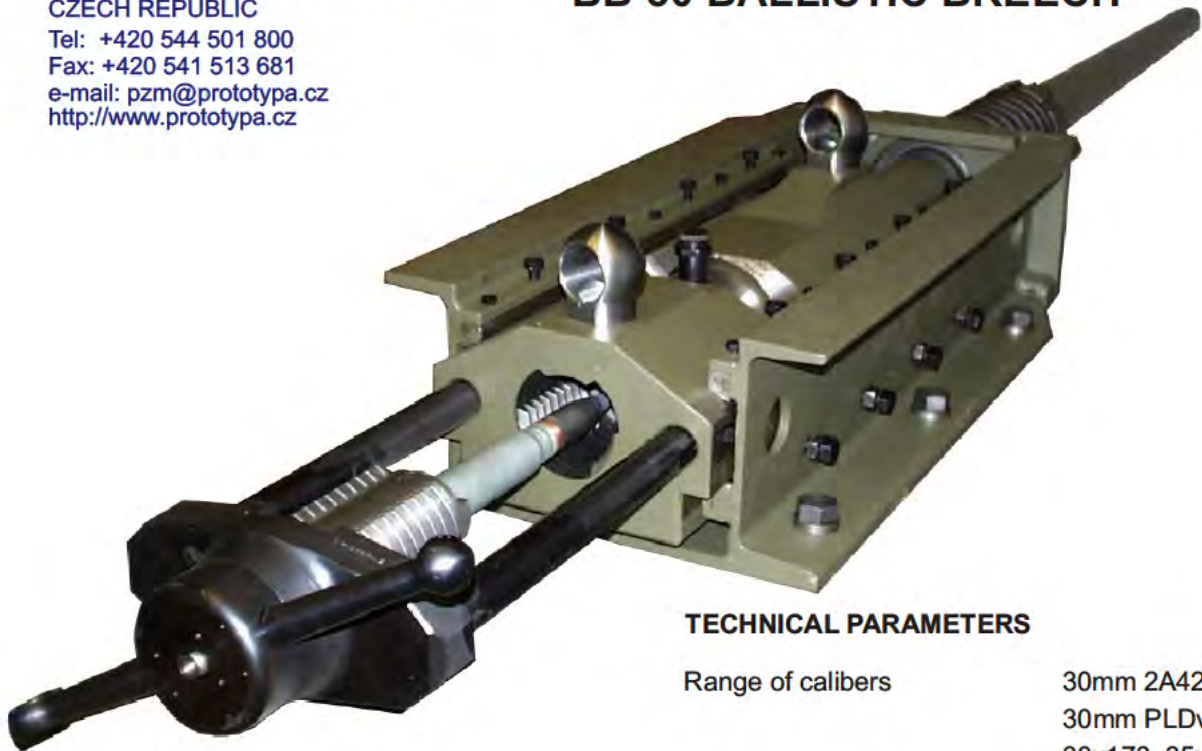

BB-30 BALLISTIC BREECH

TECHNICAL PARAMETERS

Range of calibers	30mm 2A42 30mm PLDvK 30x173, 35x228
Mass	380kg
Length (barrel 30mm 2A42)	2700mm
Width	430mm
Height	300mm

BB-30 with firing rest STZA-30

Detail view of trigger apparatus

Detail view of breech block