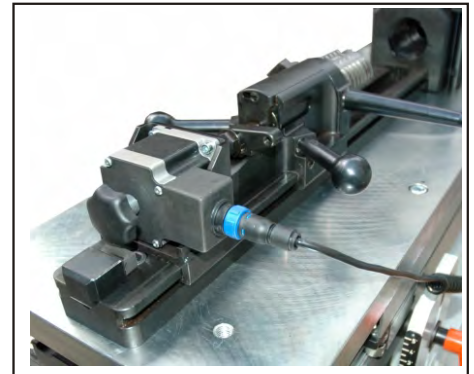

ELECTRICAL REMOTE CONTROL

BB-20 BALLISTIC BREECH

RANGE OF CALIBERS: 12,7 x 107 mm
 12,7 x 99 mm
 14,5 x 114 mm
 20 x 102 mm
 20 x 139 mm
 20mm FSP-20/1300
 20mm FSP-20/1800
 23 mm ZU
 23 mm GSh

TECHNICAL PARAMETERS

Total mass	50 kg
Mass of ballistic barrel caliber 12.7 mm	12.6 kg
Total length with ballistic barrel caliber 12.7 mm	1450 mm
Width	110 mm
Height	150 mm

VIEW FROM THE TOP

BBB-14.5x114mm BREECH BLOCK