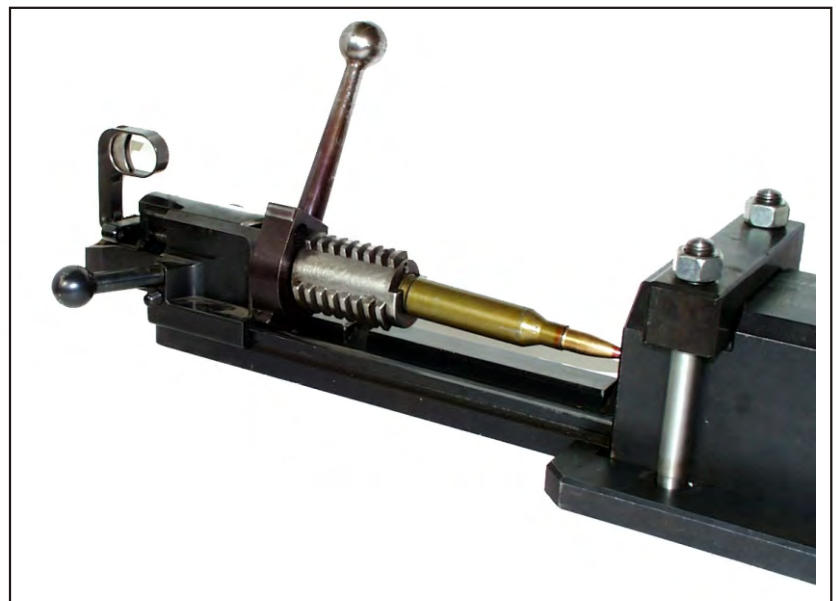

ELECTRICAL REMOTE CONTROL

BB-20 BALLISTIC BREECH

RANGE OF CALIBERS: 12,7 x 107 mm
 12,7 x 99 mm
 14,5 x 114 mm
 20 x 102 mm
 20 x 139 mm
 20mm FSP-20/1300
 20mm FSP-20/1800
 23 mm ZU
 23 mm GSh

TECHNICAL PARAMETERS

Total mass	50 kg
Mass of ballistic barrel caliber 12.7 mm	12.6 kg
Total length with ballistic barrel caliber 12.7 mm	1450 mm
Width	110 mm
Height	150 mm

VIEW FROM THE TOP

BBB-14.5x114mm BREECH BLOCK